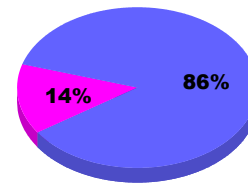

Jul/Aug/Sep

Male Female