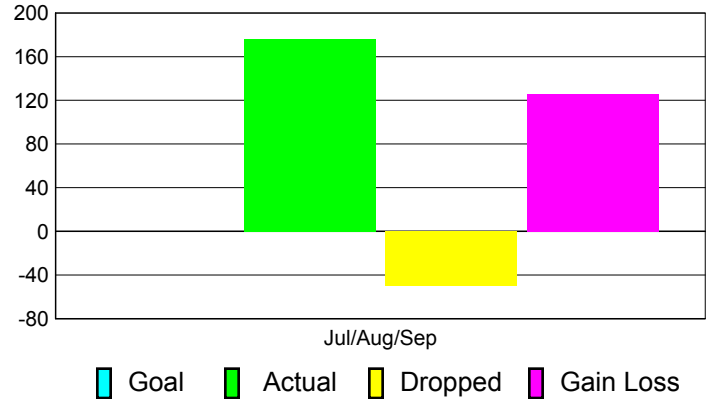

### YTD Status Quo Clubs 2011-2012

Status Quo Clubs Compared to Status Quo Members

## MEMBERSHIP

**Membership Results  
2011-2012**

**Membership  
2010-2011**

Month	Net Memb Goal	Actual New Memb	Actual Dropped Memb	Gain/Loss of Memb	Gain/Loss of Memb
Jul/Aug/Sep		176	-50	126	24
<b>Totals</b>		<b>176</b>	<b>-50</b>	<b>126</b>	<b>24</b>

### Membership Results 2011-2012

Goal, New, Dropped, Gain/Loss

### Comparison of Membership Gain/Loss

Current Year Compared to the Previous Year