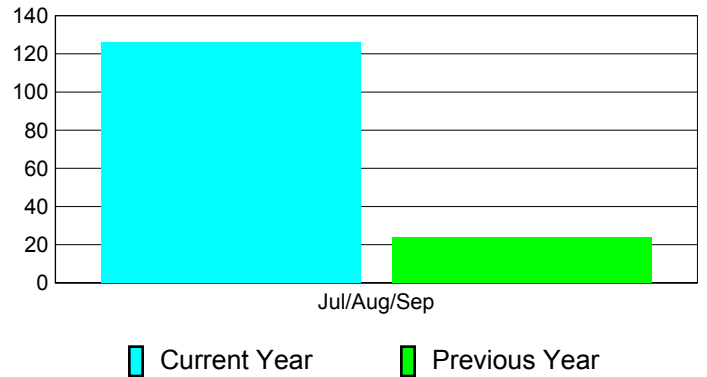

Gender Comparison 2011-2012

Jul/Aug/Sep

Male Female