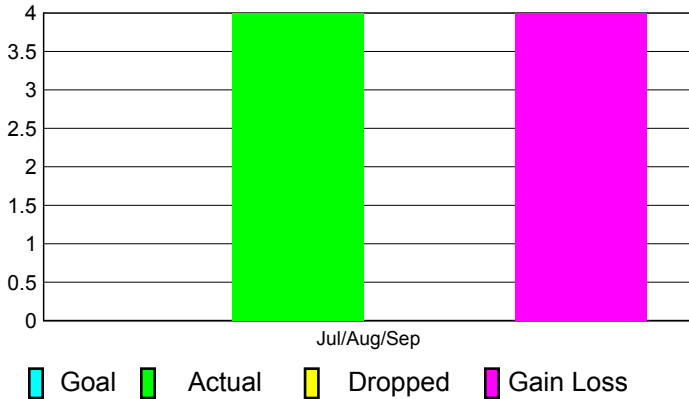

## CLUBS

**Club Results  
2011-2012**

**Clubs  
2010-2011**

Month	New Club Goal	Actual New Clubs	Actual Dropped Clubs	Gain/Loss of Clubs	Gain/Loss of Clubs
Jul/Aug/Sep		4	0	4	1
<b>Totals</b>		<b>4</b>	<b>0</b>	<b>4</b>	<b>1</b>

### Club Results 2011-2012

Goal, New, Dropped, Gain/Loss

### Comparison of Club Gain/Loss

Current Year Compared to the Previous Year